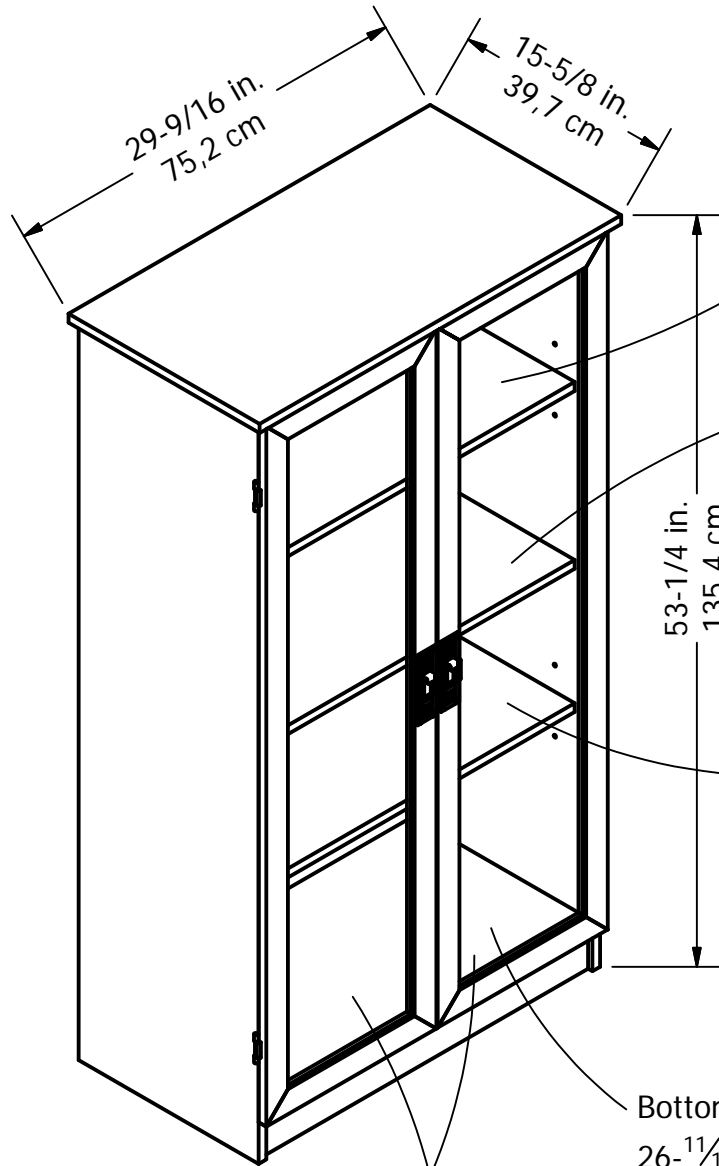

UNIT DESCRIPTION

GLASS DOOR BOOKCASE

ASSEMBLED DIMENSIONS (H X W X D)

53-1/4" X 29-9/16" X 15-5/8"
 135.4cm X 75.2cm X 39.7cm

WEIGHT: 84 LBS (38.1 KG)

Adjustable shelf:
 26-11/16" wide
 13-1/4" deep

Fixed shelf:
 26-11/16" wide
 13-1/4" deep
 28-7/16" from floor

Adjustable shelf:
 26-11/16" wide
 13-1/4" deep

Bottom shelf:
 26-11/16" wide
 13-1/4" deep
 3-9/16" from floor

Glass area:
 10-3/8" wide
 46-1/16" high